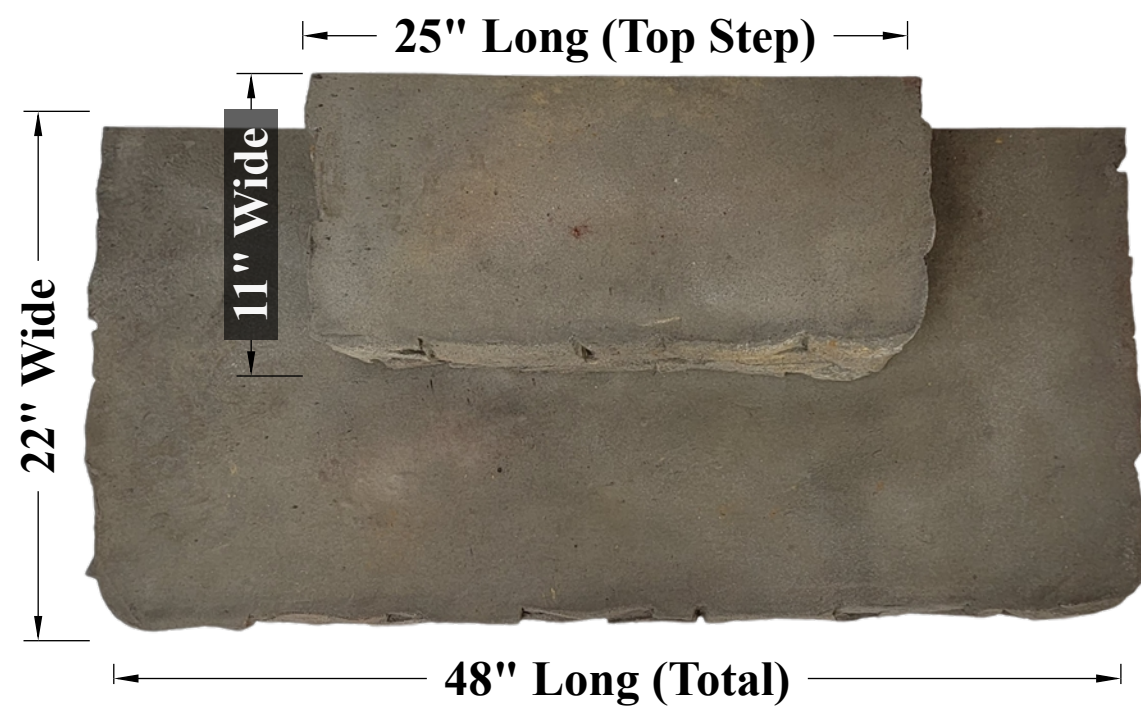

Side View

**Straight
Cobble Stone
Steps (Bali SPA)**

Manufactured in Garland, TX

NATURAL SPAS
IMMERSE YOURSELF

SPA-101

A - 02

Bali Spa - SPA-101 - Side View W/ Steps