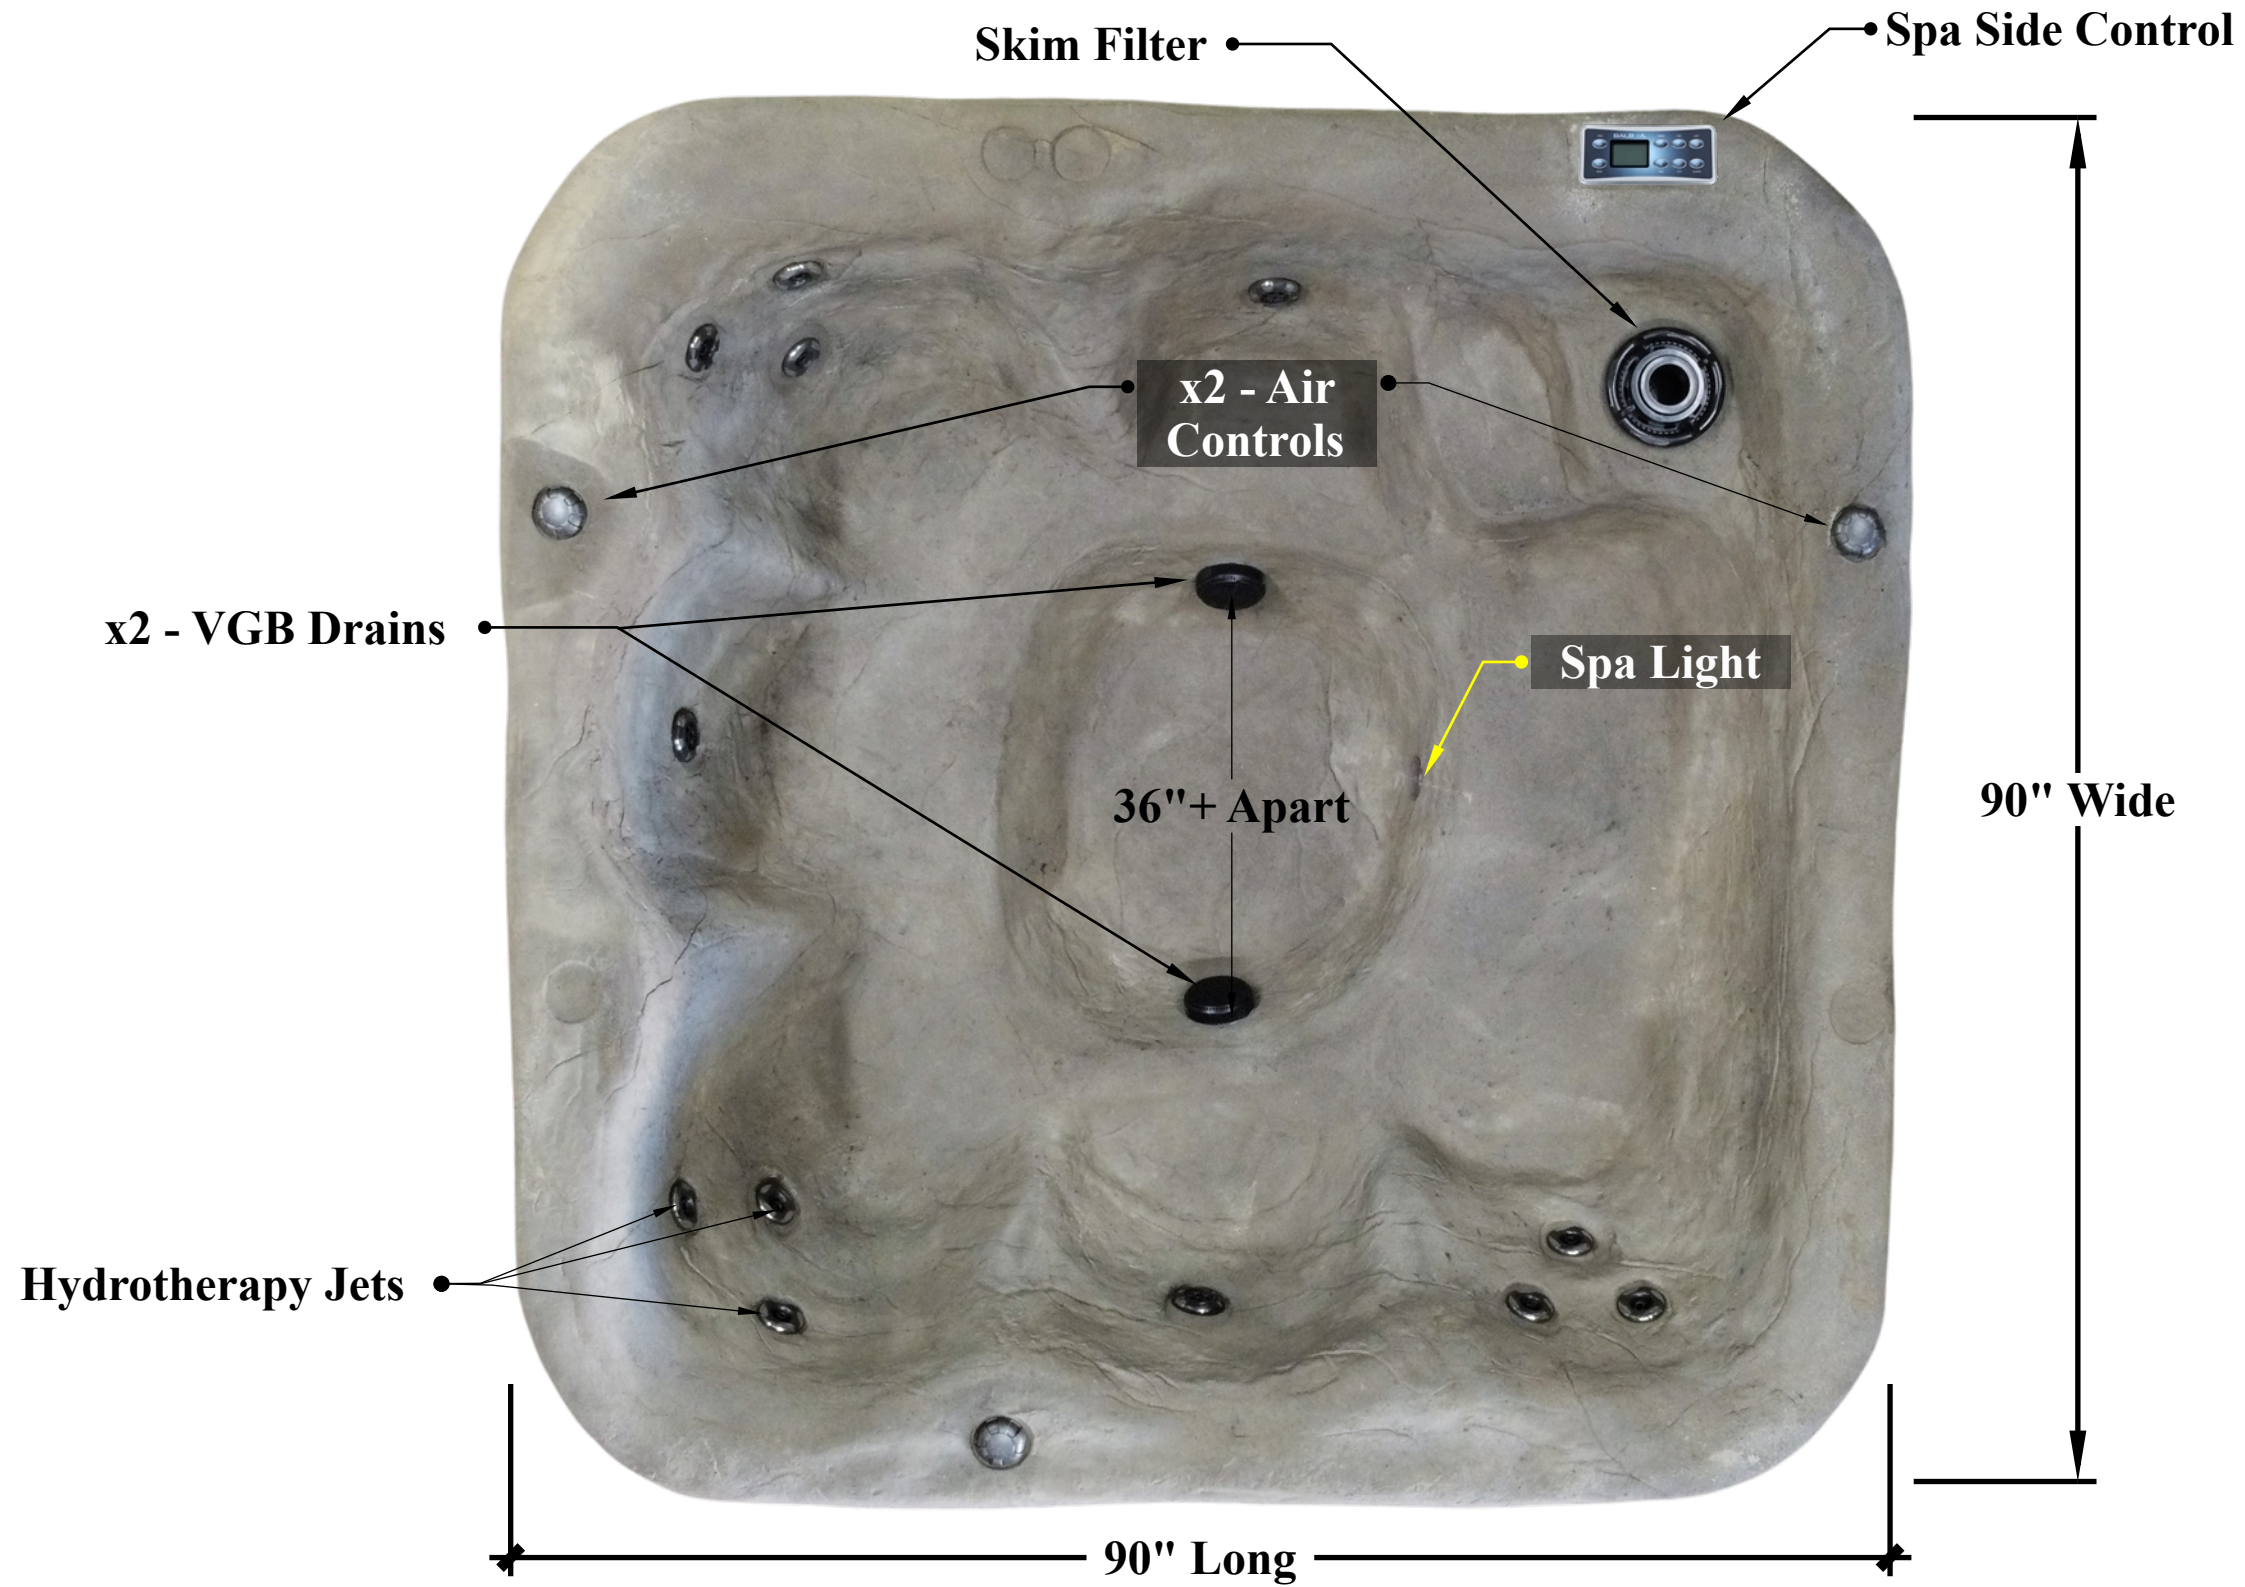

## SPA-101

NATURAL SPAS  
IMMERSE YOURSELF

# Top View

SPA-102

A - 01

Overall Length	90"
Overall Width	90"
Overall Depth	41"
Appx. Weight	360 lbs
Appx. Fill	300 Gallons
Seating Capacity	5-6 ppl
# of Jets	12
# of VGB Drains	2

Manufactured in Garland, TX

Luna Spa - SPA-102 - Top View

**Side View**

**Straight  
Cobble Stone  
Steps (Bali SPA)**

Manufactured in Garland, TX

**NATURAL SPAS**  
IMMERSE YOURSELF

SPA-101

A - 02

**Bali Spa - SPA-101 - Side View W/ Steps**