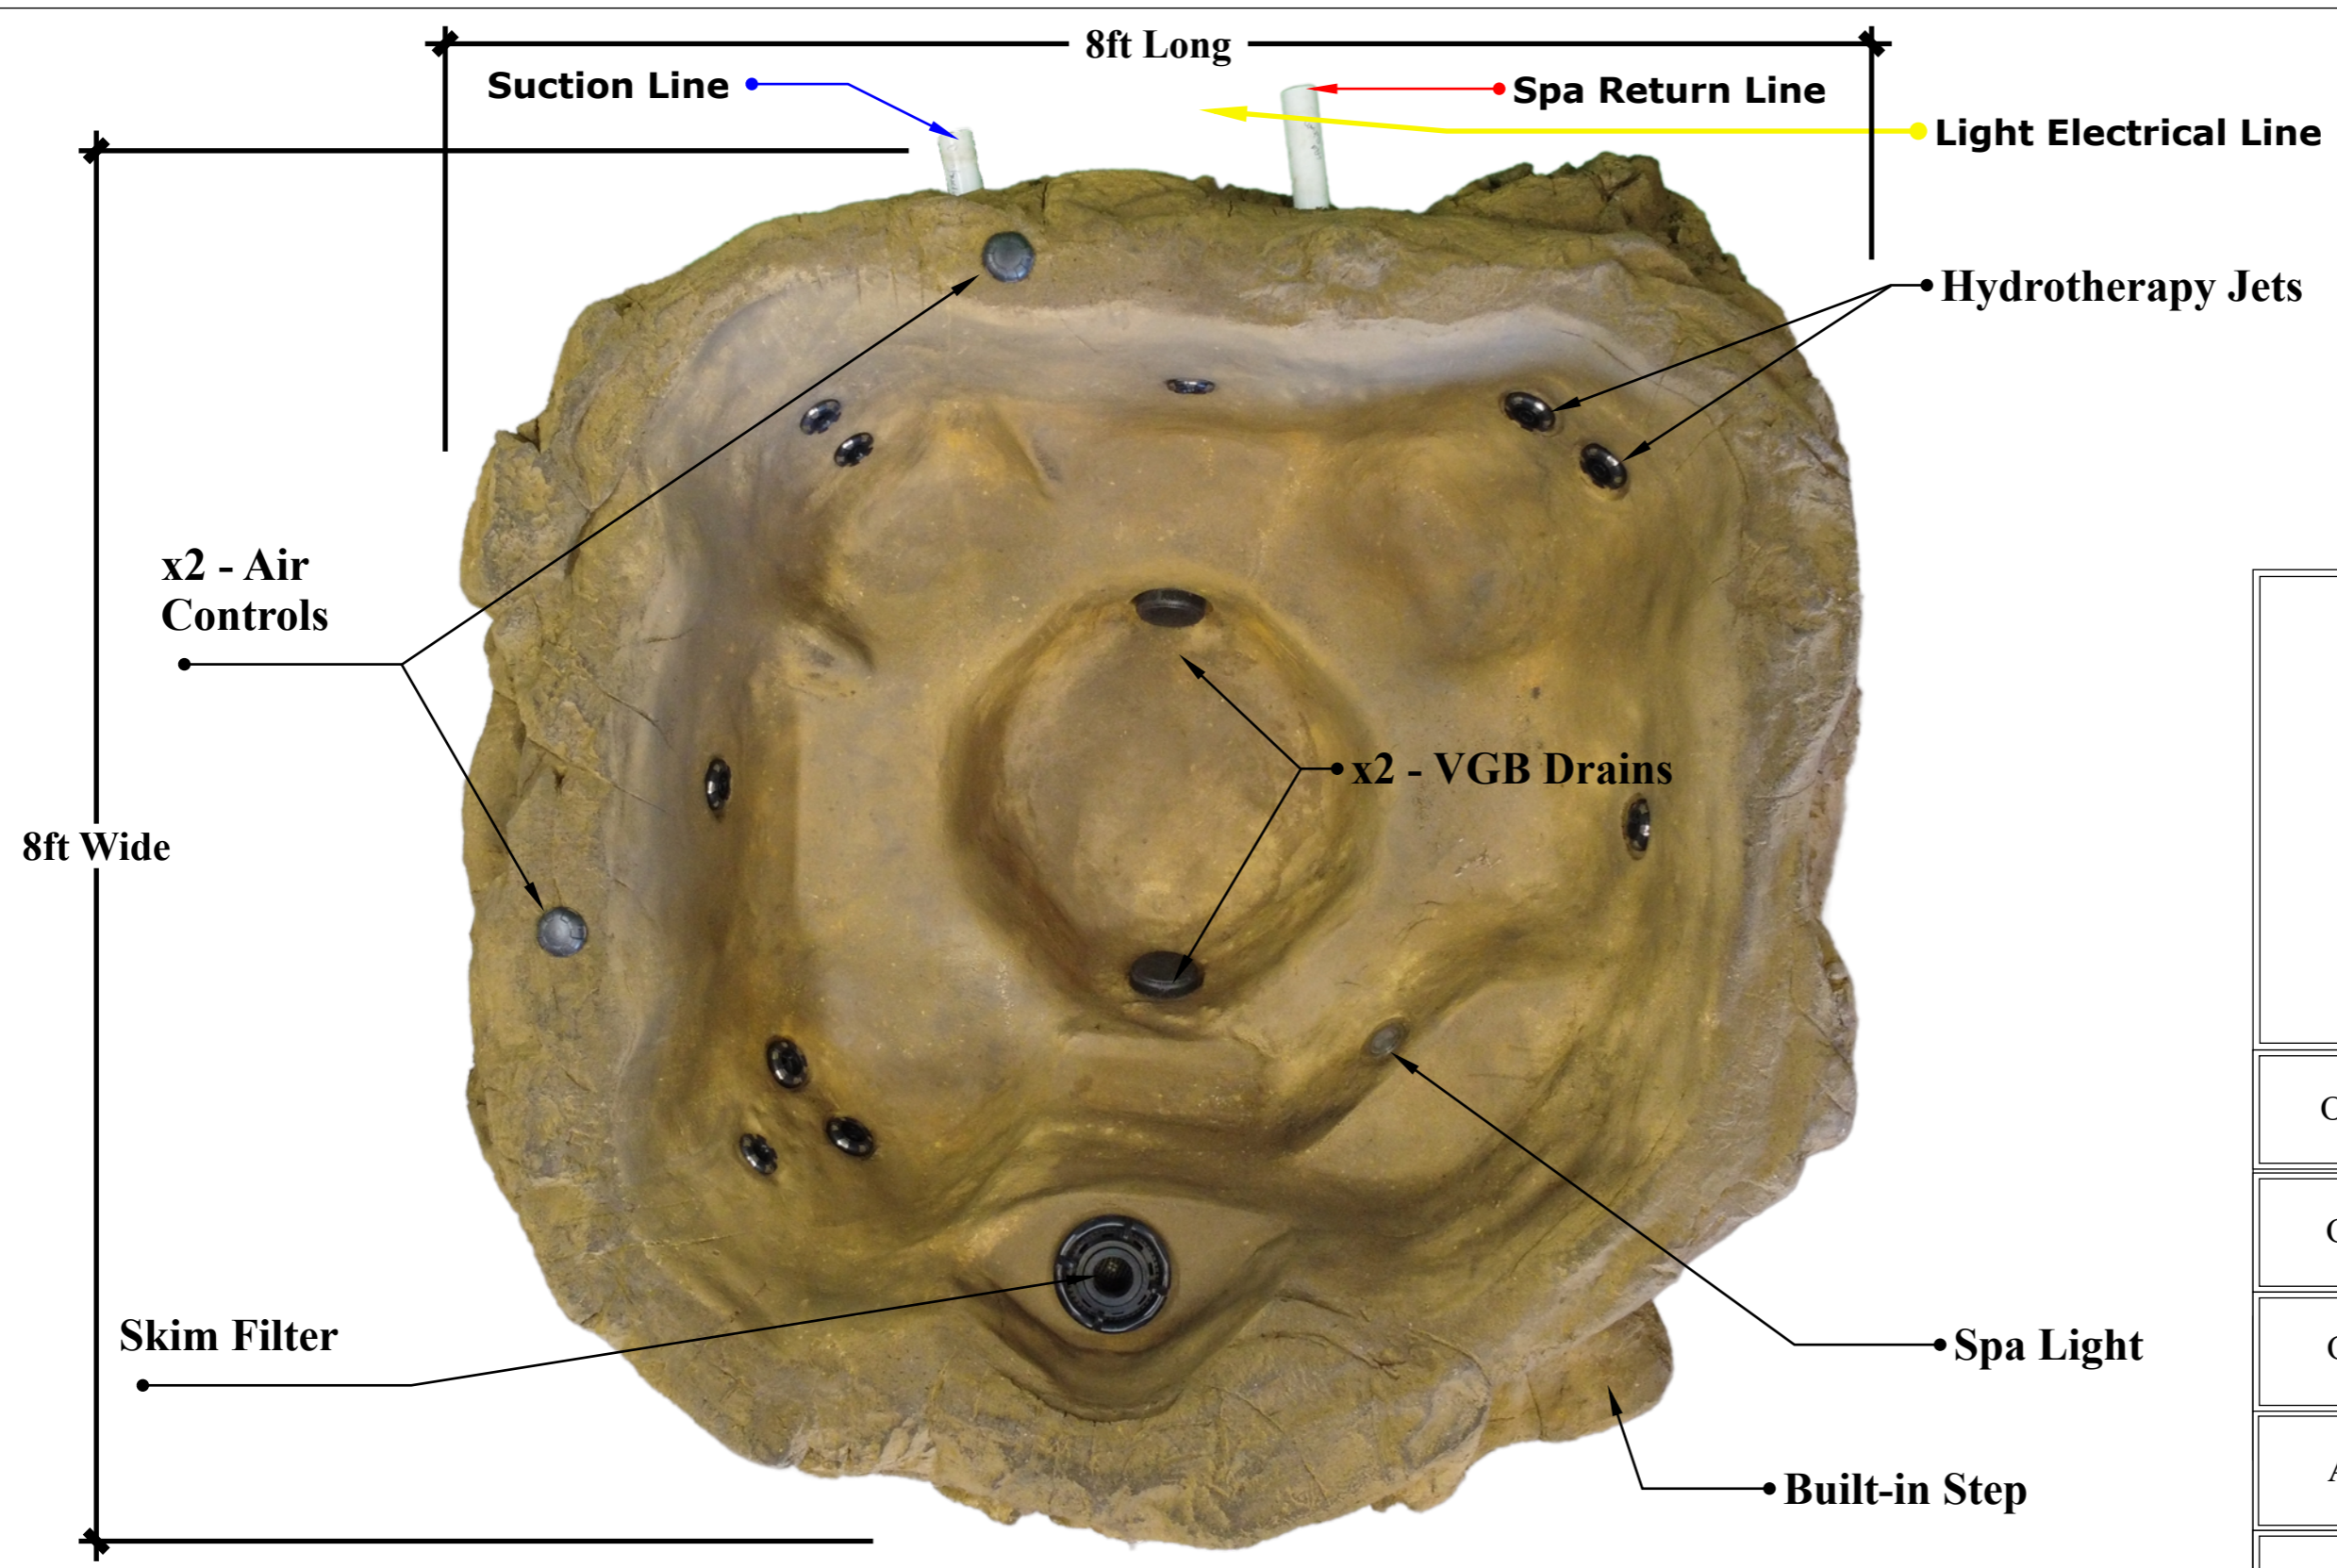

Earth Spa

SPA-500

Spec-Sheet

Top View

SPA-500

A - 01

Overall Length	8'
Overall Width	8'
Overall Depth	36"
Appx. Weight	360 lbs
Appx. Fill	300 Gallons
Seating Capacity	5-6 ppl
# of Jets	10
# of VGB Drains	2

Manufactured in Garland, TX

Earth Spa - SPA-500 - Top View

Dig View

All Measurements under ground must add an additional 4"-6" inches to create space for the 4"-6" inches of WASH sand or Road Based Gravel that will be washed in under the Earth Spa in order to create a tight fit for the spa. ***Our Spa's Depth may vary per individual model due to manufacturing factors of spray foam behavior.***

Manufactured in Garland, TX

NATURAL SPAS
IMMERSE YOURSELF

SPA-500

A - 02

Earth Spa - SPA-500 - Dig View

Side View

Manufactured in Garland, TX

NATURAL SPAS
IMMERSE YOURSELF

Earth Spa - SPA-500 - Side View

SPA-500

A - 03

Bottom View

Manufactured in Garland, TX

NATURAL SPAS
IMMERSE YOURSELF

Earth Spa - SPA-500 - Bottom View

SPA-500