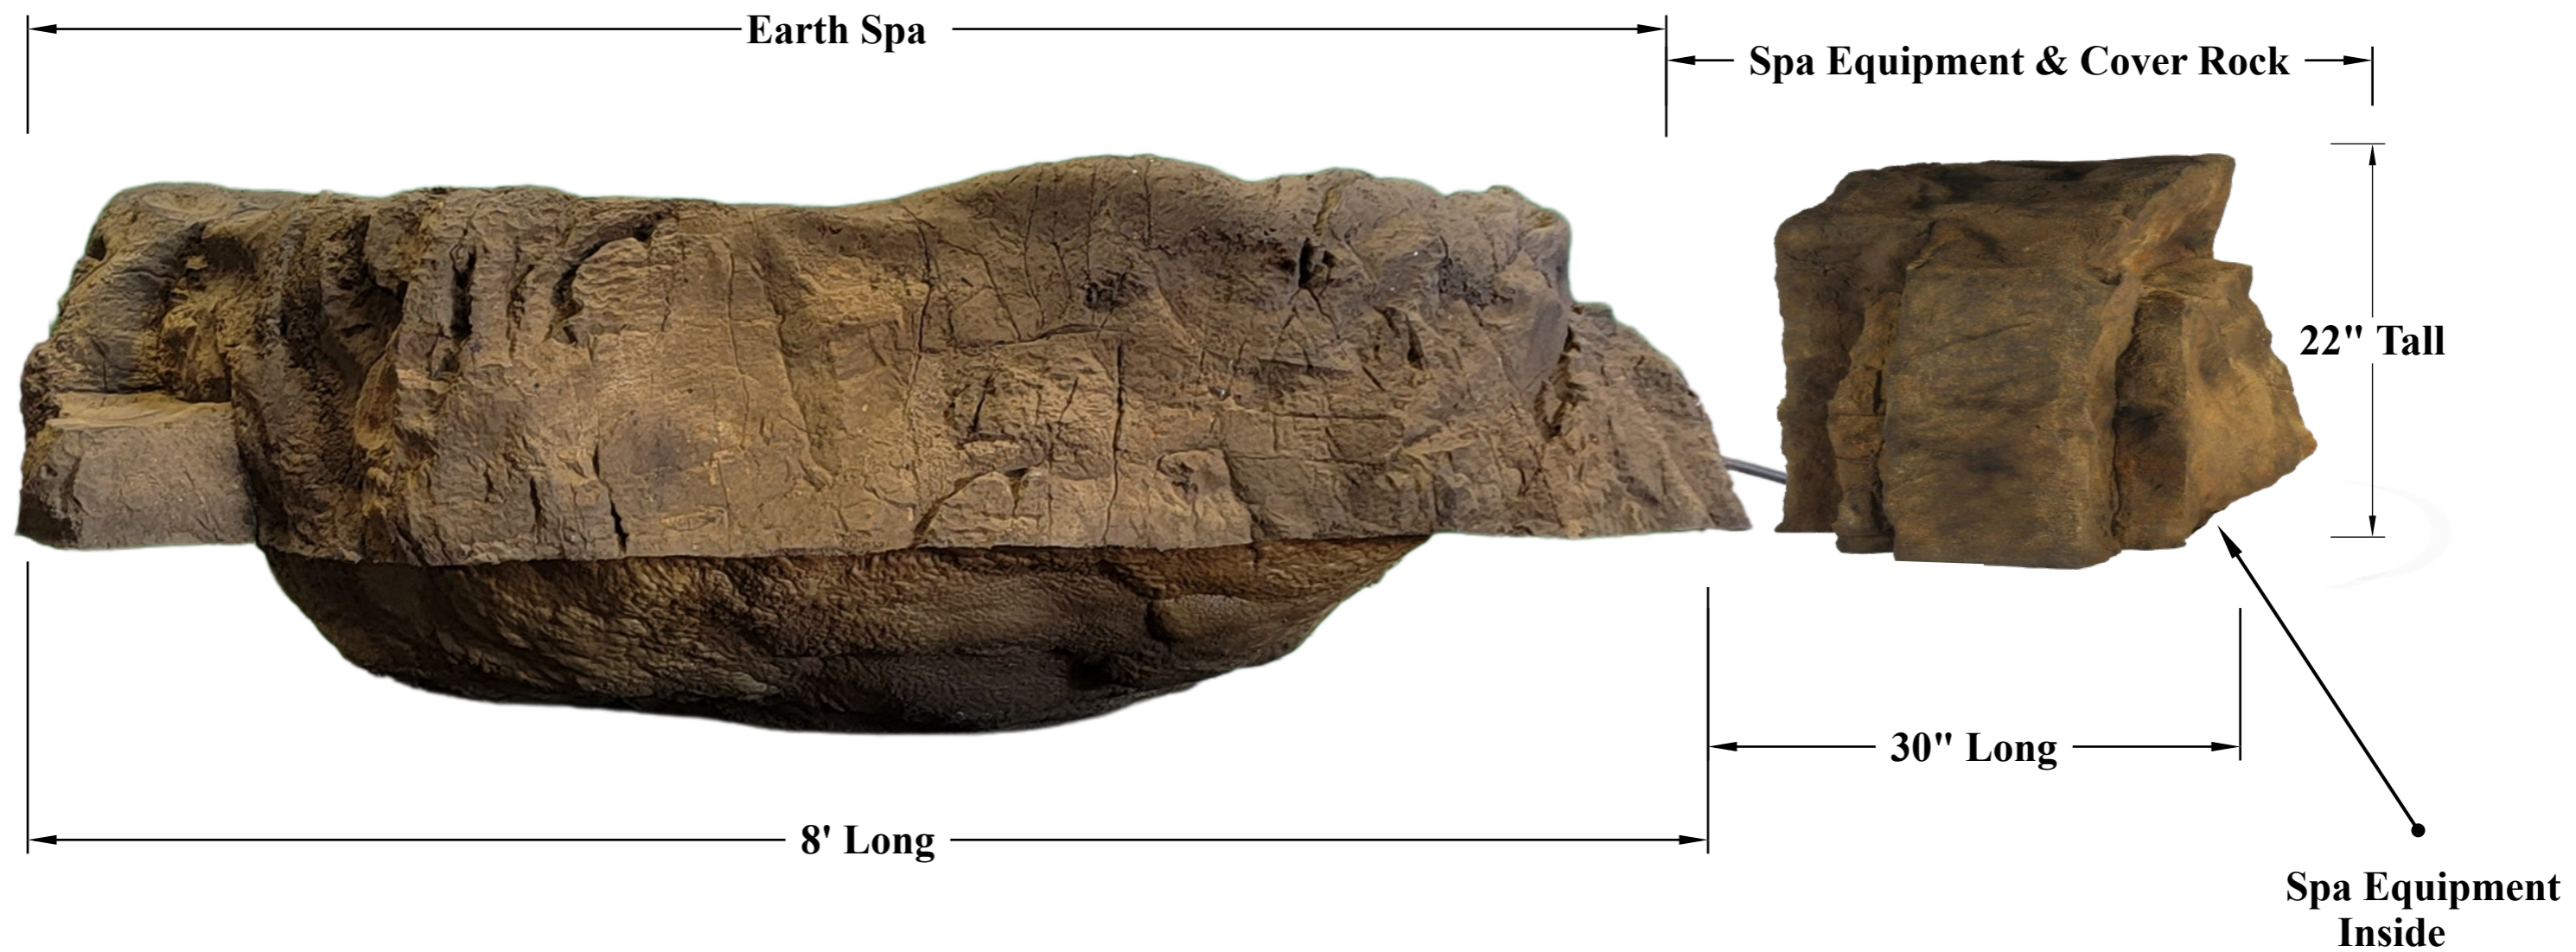

Earth Spa

SPA-500

Spec-Sheet

Top View

SPA-500

A - 01

Overall Length	8'
Overall Width	8'
Overall Depth	36"
Appx. Weight	360 lbs
Appx. Fill	300 Gallons
Seating Capacity	5-6 ppl
# of Jets	10
# of VGB Drains	2

Manufactured in Garland, TX

Earth Spa - SPA-500 - Top View

Dig View

All Measurements under ground must add an additional 4"-6" inches to create space for the 4"-6" inches of WASH sand or Road Based Gravel that will be washed in under the Earth Spa in order to create a tight fit for the spa. ***Our Spa's Depth may vary per individual model due to manufacturing factors of spray foam behavior.***

Manufactured in Garland, TX

NATURAL SPAS
IMMERSE YOURSELF

SPA-500

A - 02

Earth Spa - SPA-500 - Dig View

Side View

Manufactured in Garland, TX

NATURAL SPAS
IMMERSE YOURSELF

Earth Spa - SPA-500 - Side View

SPA-500

A - 03

Bottom View

Manufactured in Garland, TX

NATURAL SPAS
IMMERSE YOURSELF

Earth Spa - SPA-500 - Bottom View

SPA-500