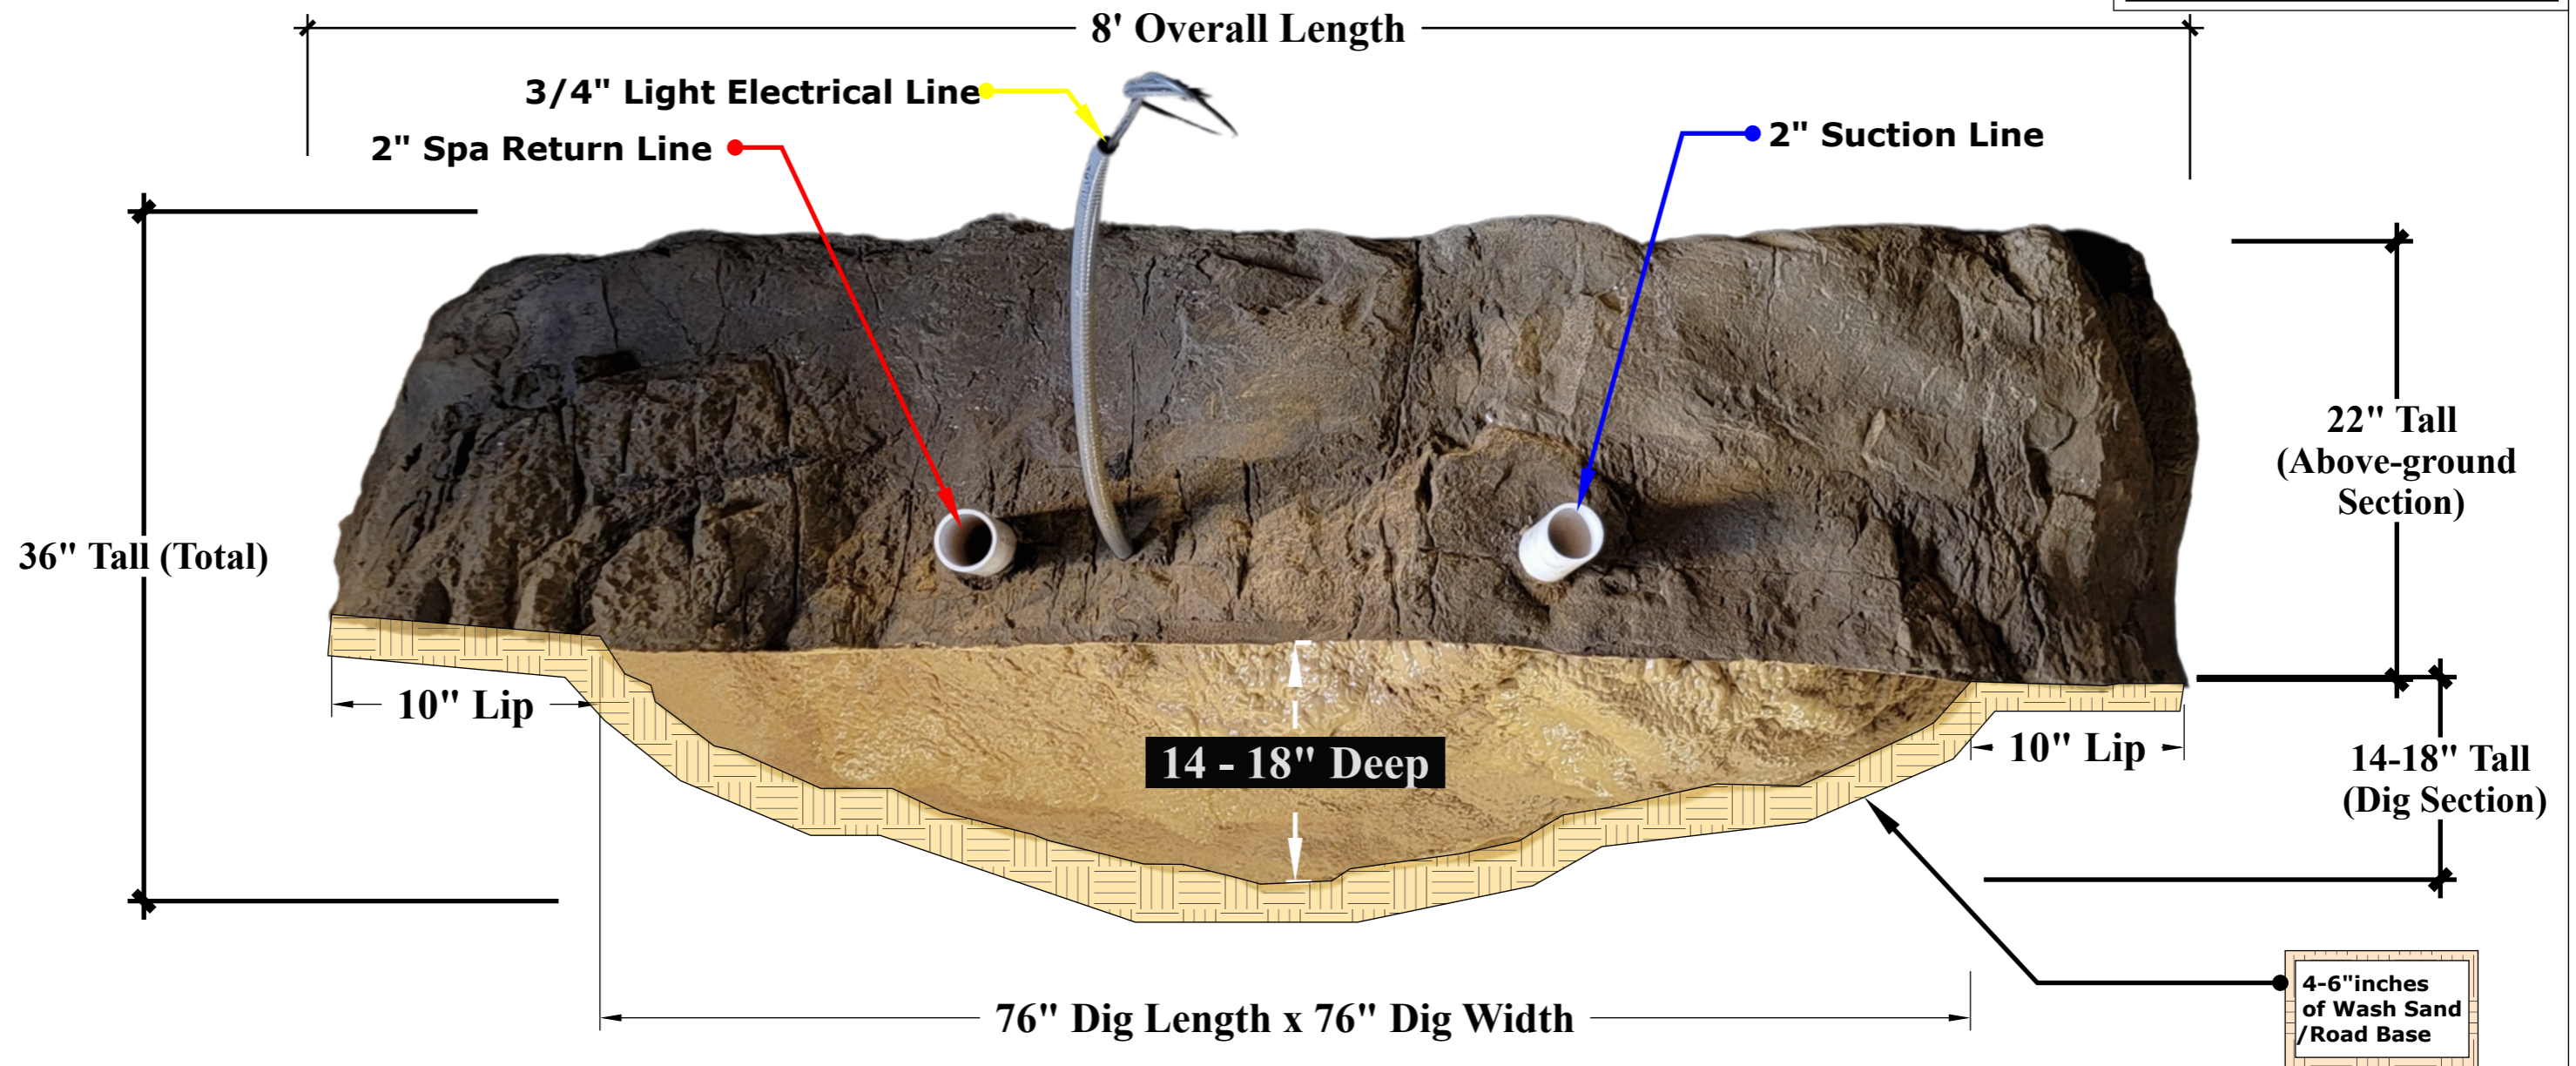

Earth Spa

SPA-500

Spec-Sheet

Top View

SPA-500

A - 01

Overall Length	8'
Overall Width	8'
Overall Depth	36"
Appx. Weight	360 lbs
Appx. Fill	300 Gallons
Seating Capacity	5-6 ppl
# of Jets	10
# of VGB Drains	2

Manufactured in Garland, TX

Earth Spa - SPA-500 - Top View

Dig View

All Measurements under ground must add an additional 4"-6" inches to create space for the 4"-6" inches of WASH sand or Road Based Gravel that will be washed in under the Earth Spa in order to create a tight fit for the spa. ***Our Spa's Depth may vary per individual model due to manufacturing factors of spray foam behavior.***

Manufactured in Garland, TX

NATURAL SPAS
IMMERSE YOURSELF

SPA-500

A - 02

Earth Spa - SPA-500 - Dig View

Side View

Manufactured in Garland, TX

NATURAL SPAS
IMMERSE YOURSELF

Earth Spa - SPA-500 - Side View

SPA-500

A - 03

Bottom View

Manufactured in Garland, TX

NATURAL SPAS
IMMERSE YOURSELF

Earth Spa - SPA-500 - Bottom View

SPA-500