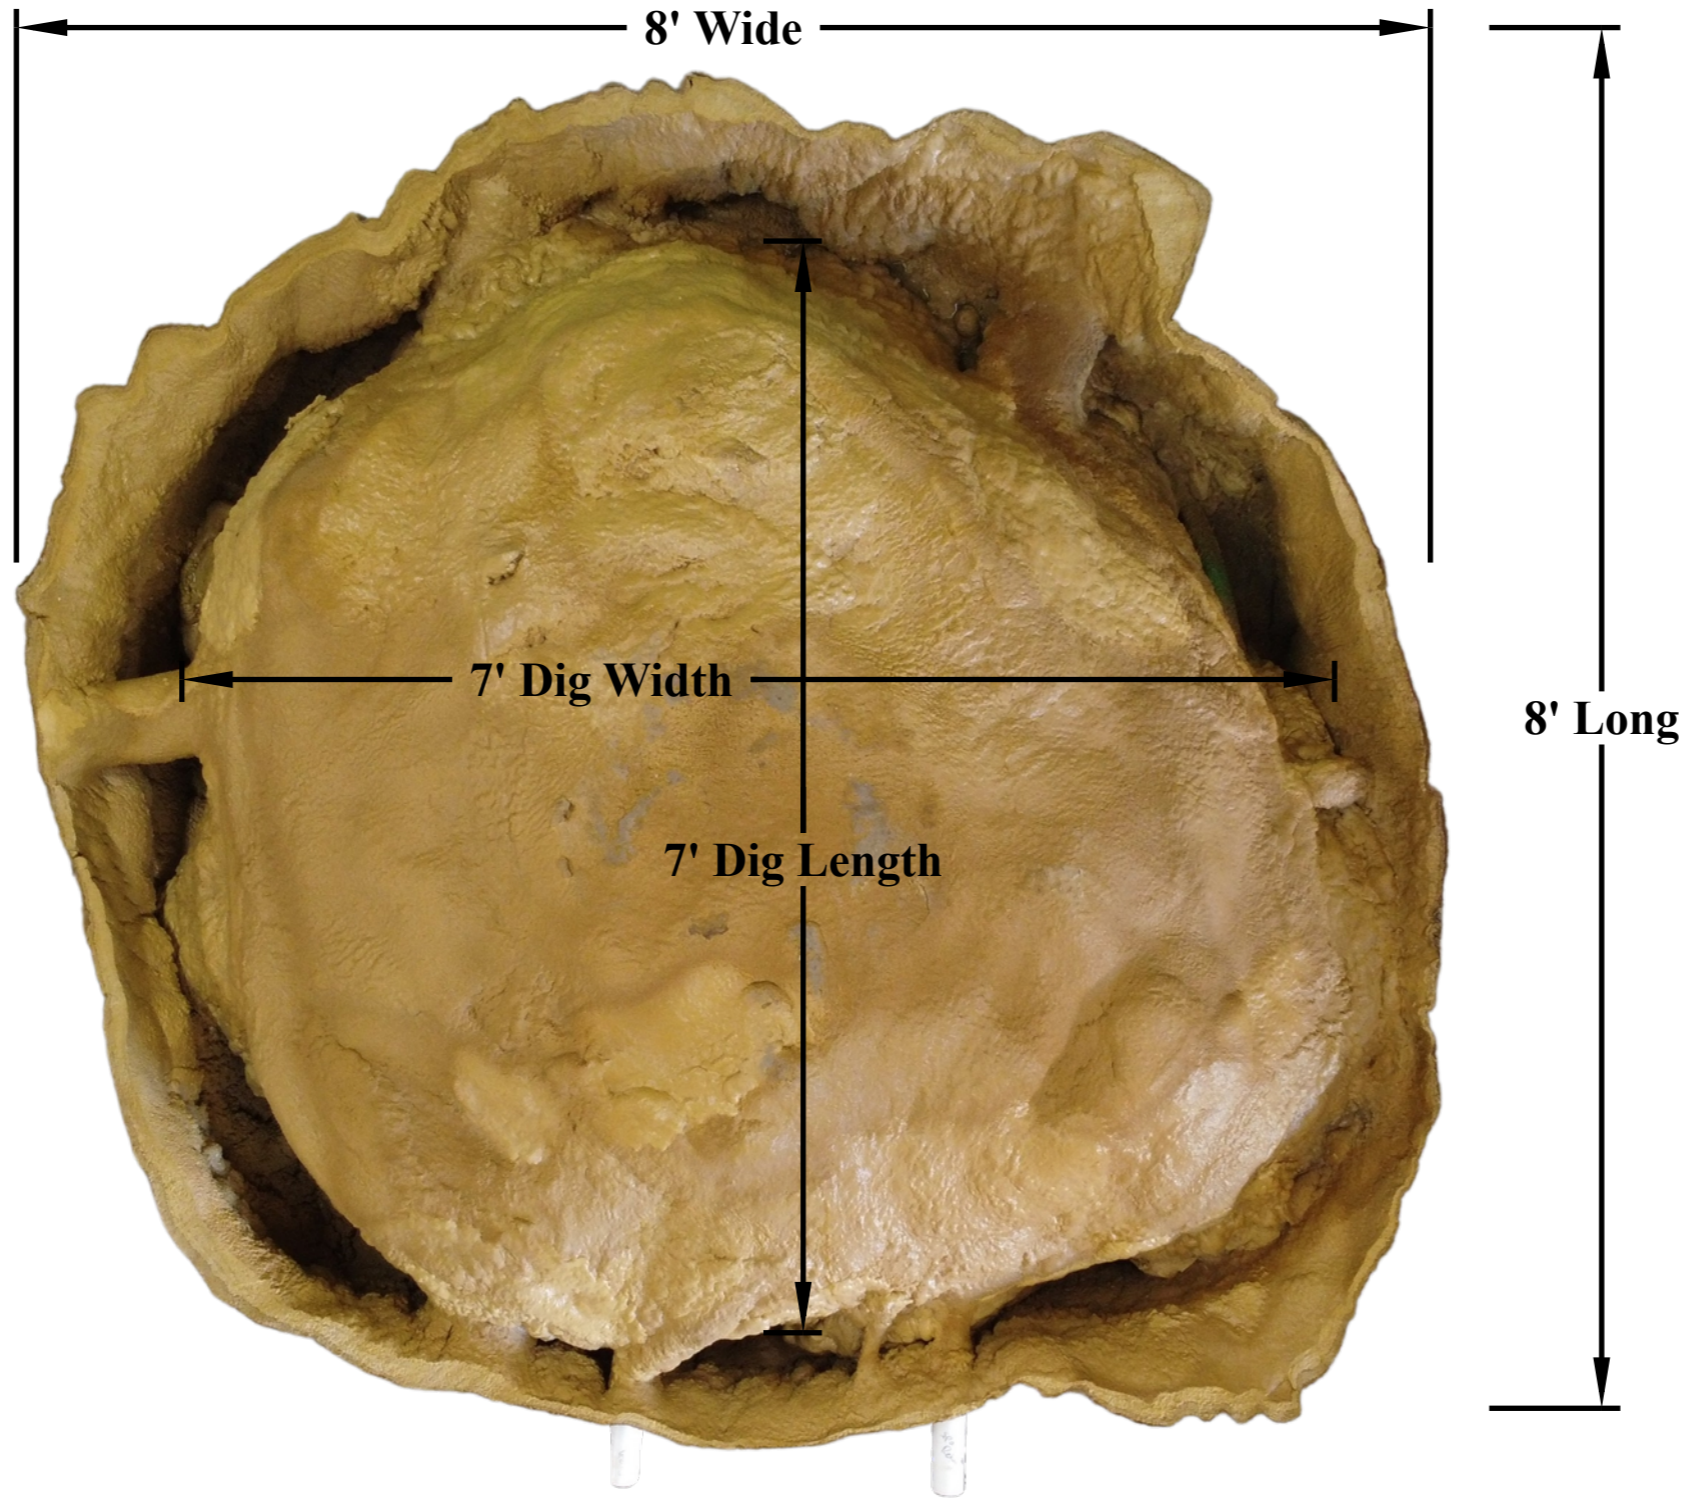

Earth Spa

SPA-500

Spec-Sheet

Top View

SPA-500

A - 01

Overall Length	8'
Overall Width	8'
Overall Depth	36"
Appx. Weight	360 lbs
Appx. Fill	300 Gallons
Seating Capacity	5-6 ppl
# of Jets	10
# of VGB Drains	2

Manufactured in Garland, TX

Earth Spa - SPA-500 - Top View

Dig View

All Measurements under ground must add an additional 4"-6" inches to create space for the 4"-6" inches of WASH sand or Road Based Gravel that will be washed in under the Earth Spa in order to create a tight fit for the spa. ***Our Spa's Depth may vary per individual model due to manufacturing factors of spray foam behavior.***

Manufactured in Garland, TX

NATURAL SPAS
IMMERSE YOURSELF

SPA-500

A - 02

Earth Spa - SPA-500 - Dig View

Side View

Manufactured in Garland, TX

NATURAL SPAS
IMMERSE YOURSELF

Earth Spa - SPA-500 - Side View

SPA-500

A - 03

Bottom View

Manufactured in Garland, TX

NATURAL SPAS
IMMERSE YOURSELF

Earth Spa - SPA-500 - Bottom View

SPA-500