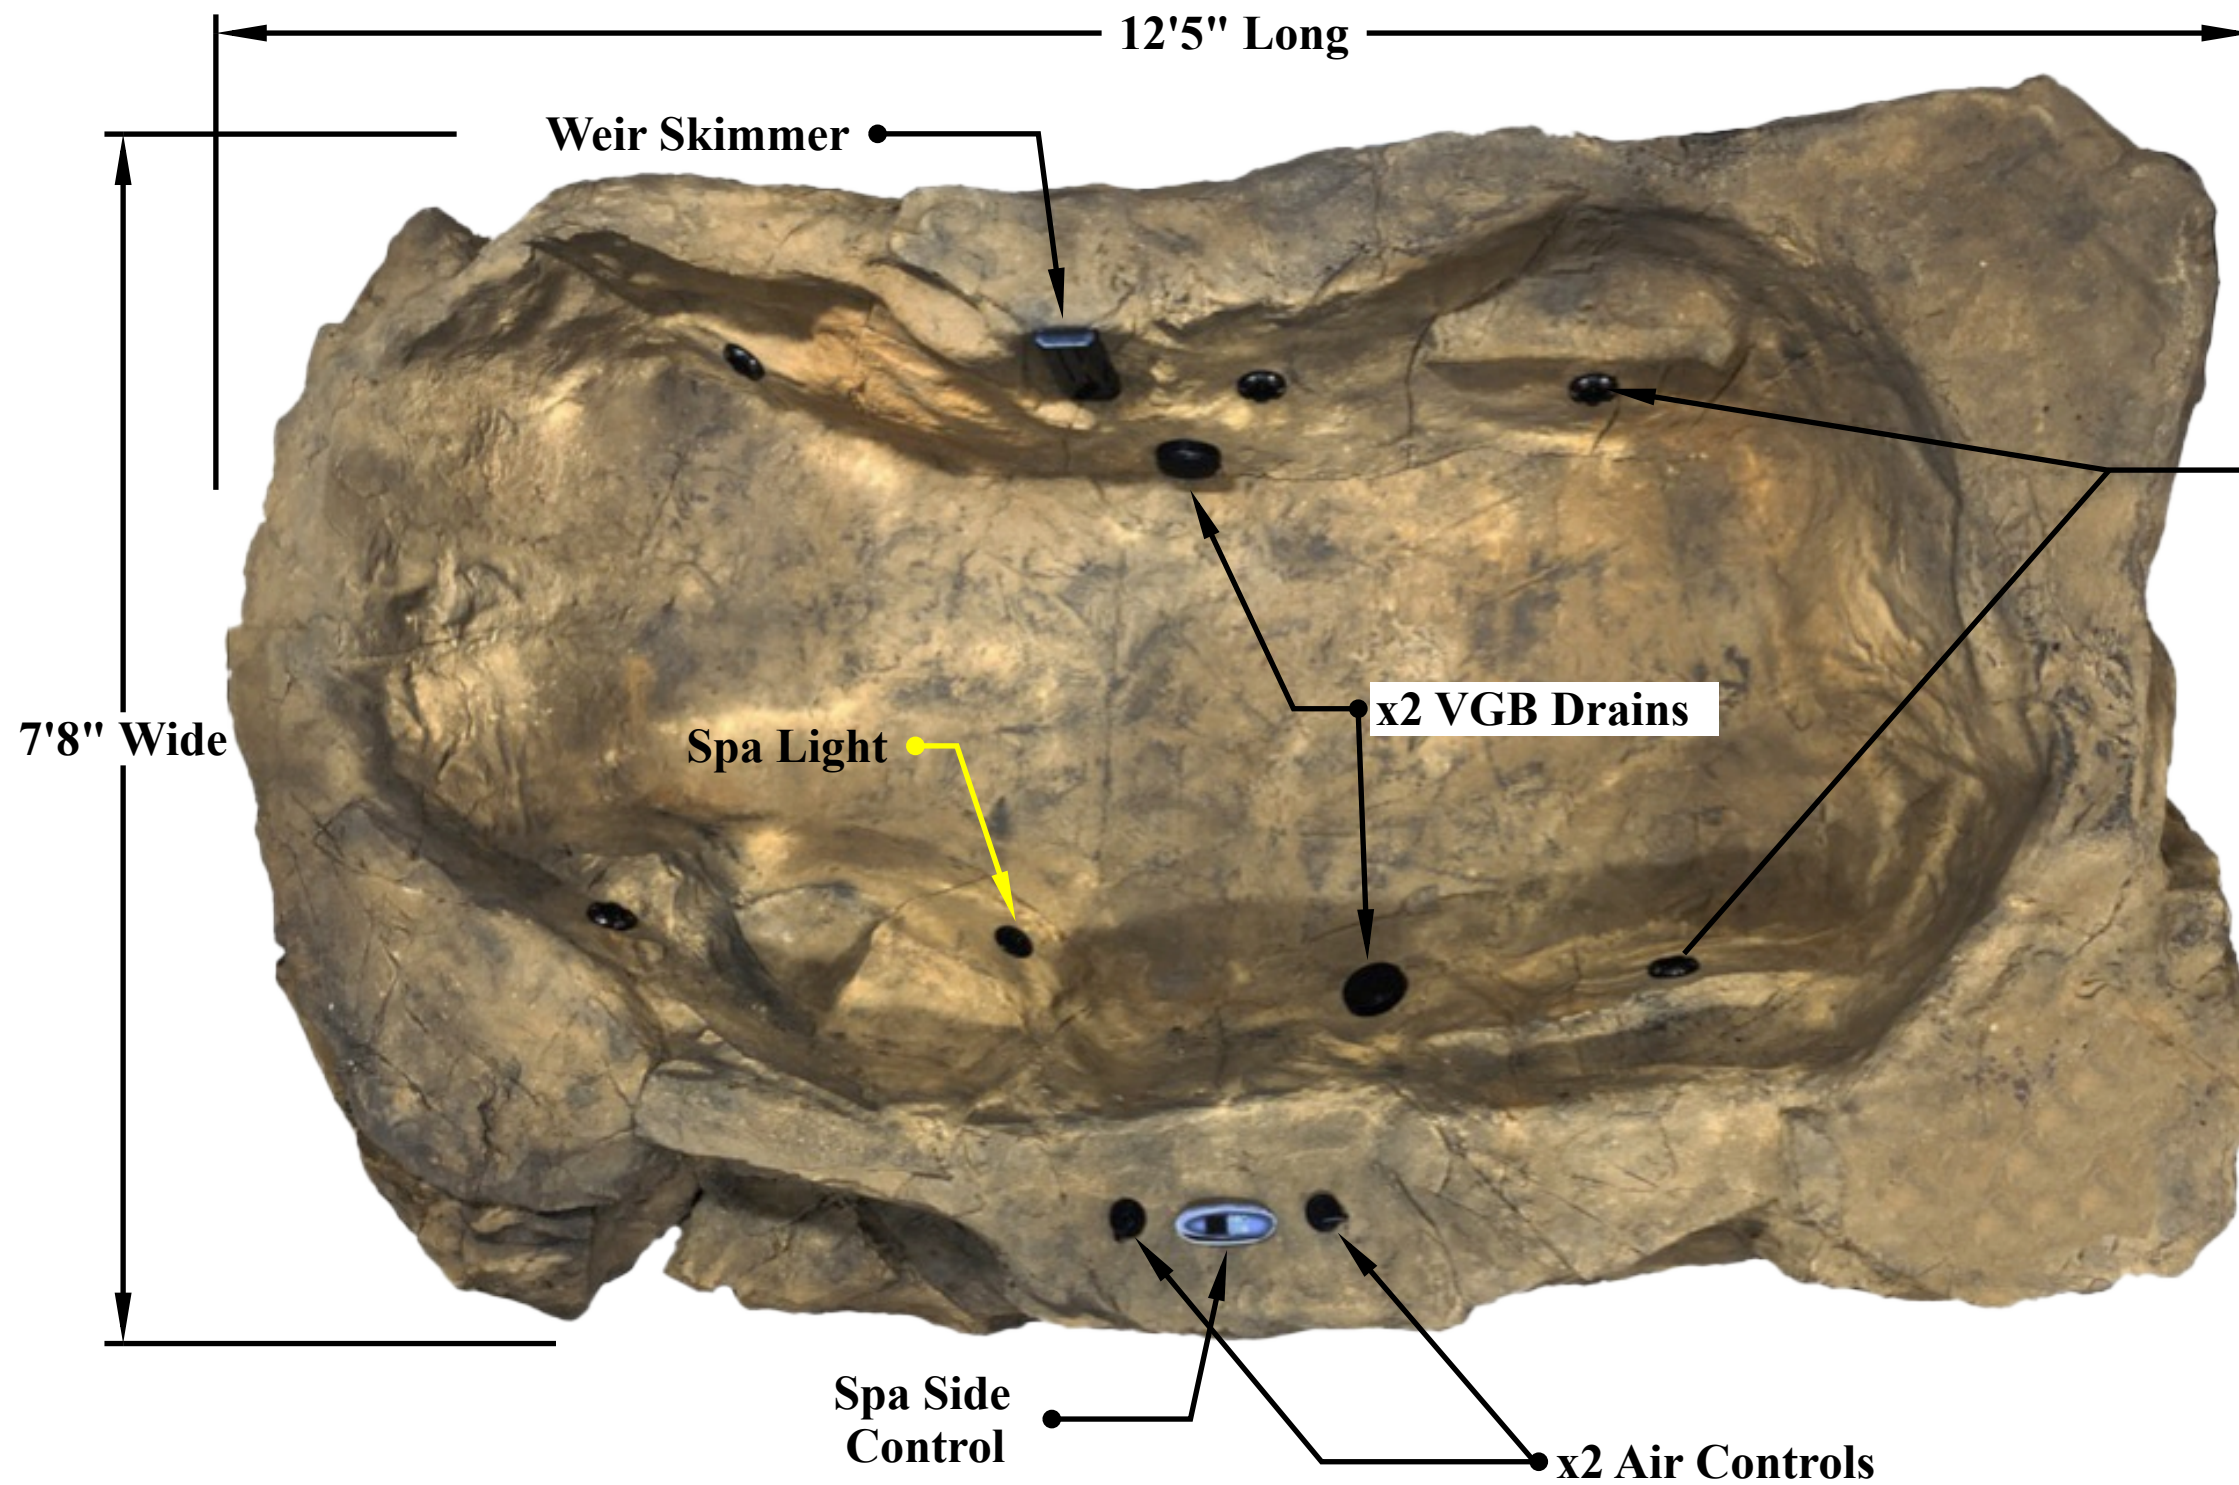

Cenote Spa

SPA-200

NATURAL SPAS
IMMERSE YOURSELF

Spec-Sheet

Top View

SPA - 200

A - 01

Overall Length	12'5"
Overall Width	7'8"
Overall Depth	48"
Appx. Weight	550 lbs
Appx. Fill	550 Gal.
Seating Capacity	4-5 ppl.
# of Jets	5-7
# of VGB Drains	2

Manufactured in Garland, TX

NATURAL SPAS
IMMERSE YOURSELF

SPA-200 - Top View Measurements

Side View

SPA - 200

A - 02

Overall Length	12'5"
Overall Width	7'8"
Overall Depth	48"
Appx. Weight	550 lbs
Appx. Fill	550 Gal.
Seating Capacity	4-5 ppl.
# of Jets	5-7
# of VGB Drains	2

Manufactured in Garland, TX

NATURAL SPAS
IMMERSE YOURSELF

SPA-200 - Side/Dig View Measurements