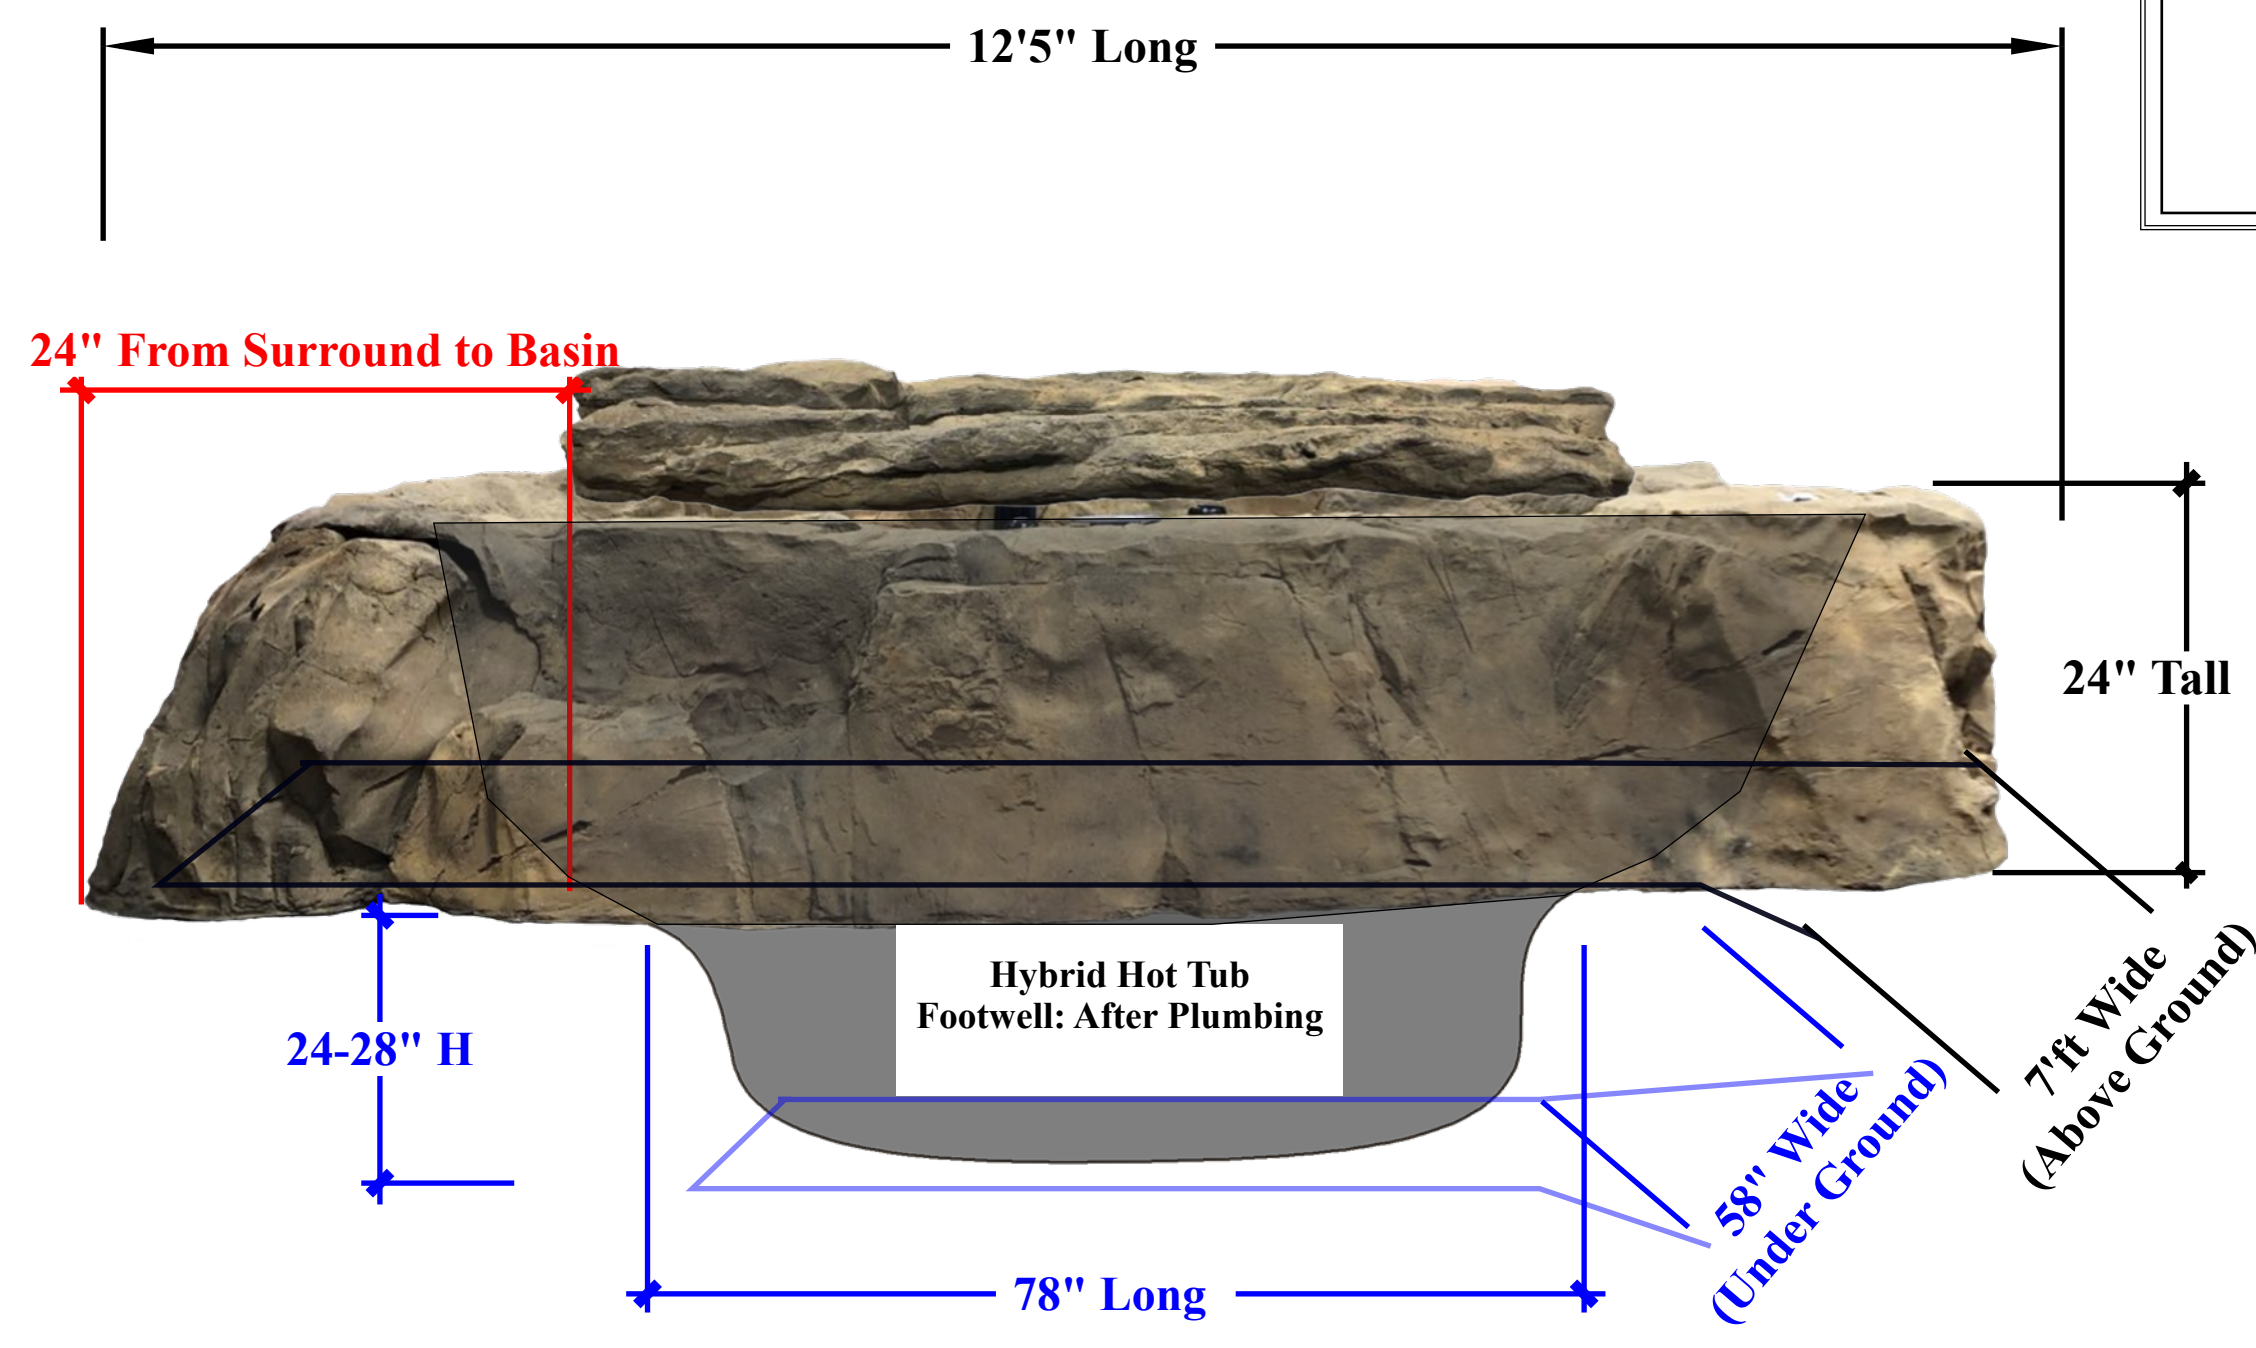

Cenote Spa

SPA-200

NATURAL SPAS
IMMERSE YOURSELF

Spec-Sheet

Top View

SPA - 200

A - 01

Overall Length	12'5"
Overall Width	7'8"
Overall Depth	48"
Appx. Weight	550 lbs
Appx. Fill	550 Gal.
Seating Capacity	4-5 ppl.
# of Jets	5-7
# of VGB Drains	2

Manufactured in Garland, TX

NATURAL SPAS
IMMERSE YOURSELF

SPA-200 - Top View Measurements

Side View

SPA - 200

A - 02

Overall Length	12'5"
Overall Width	7'8"
Overall Depth	48"
Appx. Weight	550 lbs
Appx. Fill	550 Gal.
Seating Capacity	4-5 ppl.
# of Jets	5-7
# of VGB Drains	2

Manufactured in Garland, TX

NATURAL SPAS
IMMERSE YOURSELF

SPA-200 - Side/Dig View Measurements